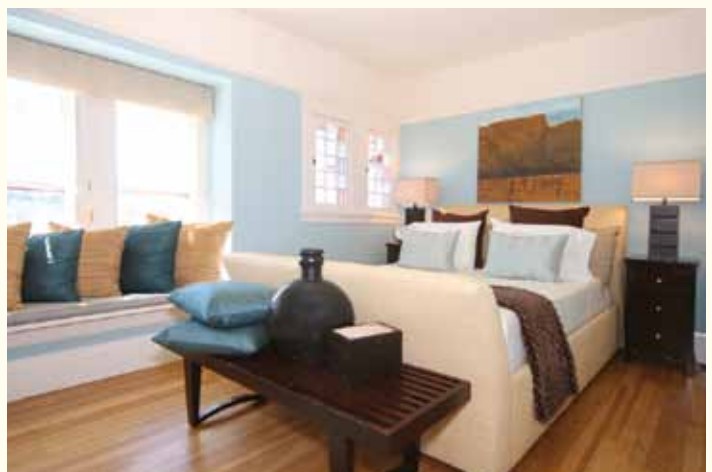

1154 Clayton at Ashbury

Handsome Craftsman Home located in coveted Ashbury Heights announces its exquisite period detail on first sight.

Main level features hardwood floors throughout. There is a spacious, bright living room with beamed ceilings and a rebuilt fireplace. The formal dining room has built-in china cabinets and a fireplace. A remodeled kitchen, breakfast room and powder complete this level.

Upper level features two spacious bedrooms, guest bedroom and a remodeled bath with skylight. The front bedroom has spectacular views across the Golden Gate Park to the Ocean and Marin headlands. This bedroom also has three spacious closets. The back bedroom has wonderful garden views.

offered exclusively by
lynnea key realty
415.673.6917 main
415.730.6727 cell
415.824.2469 fax
lynneakey@aol.com
www.lynneakey.com

ASHBURY HEIGHTS VIEW CRAFTSMAN HOME

- Two spacious bedrooms plus one guest bedroom
- One spacious remodeled bath with limestone floors and granite countertops
- Breakfast room with direct access to a magnificent landscaped garden, patio and deck in a verdant setting
- Remodeled kitchen with granite counter tops, Brazilian cherry cabinets and a walk in pantry
- Handsome marble and granite entry steps, restored to their original design
- One remodeled powder room
- Double-paned windows
- Two fireplaces
- Upgraded foundation
- Two car (tandem) parking